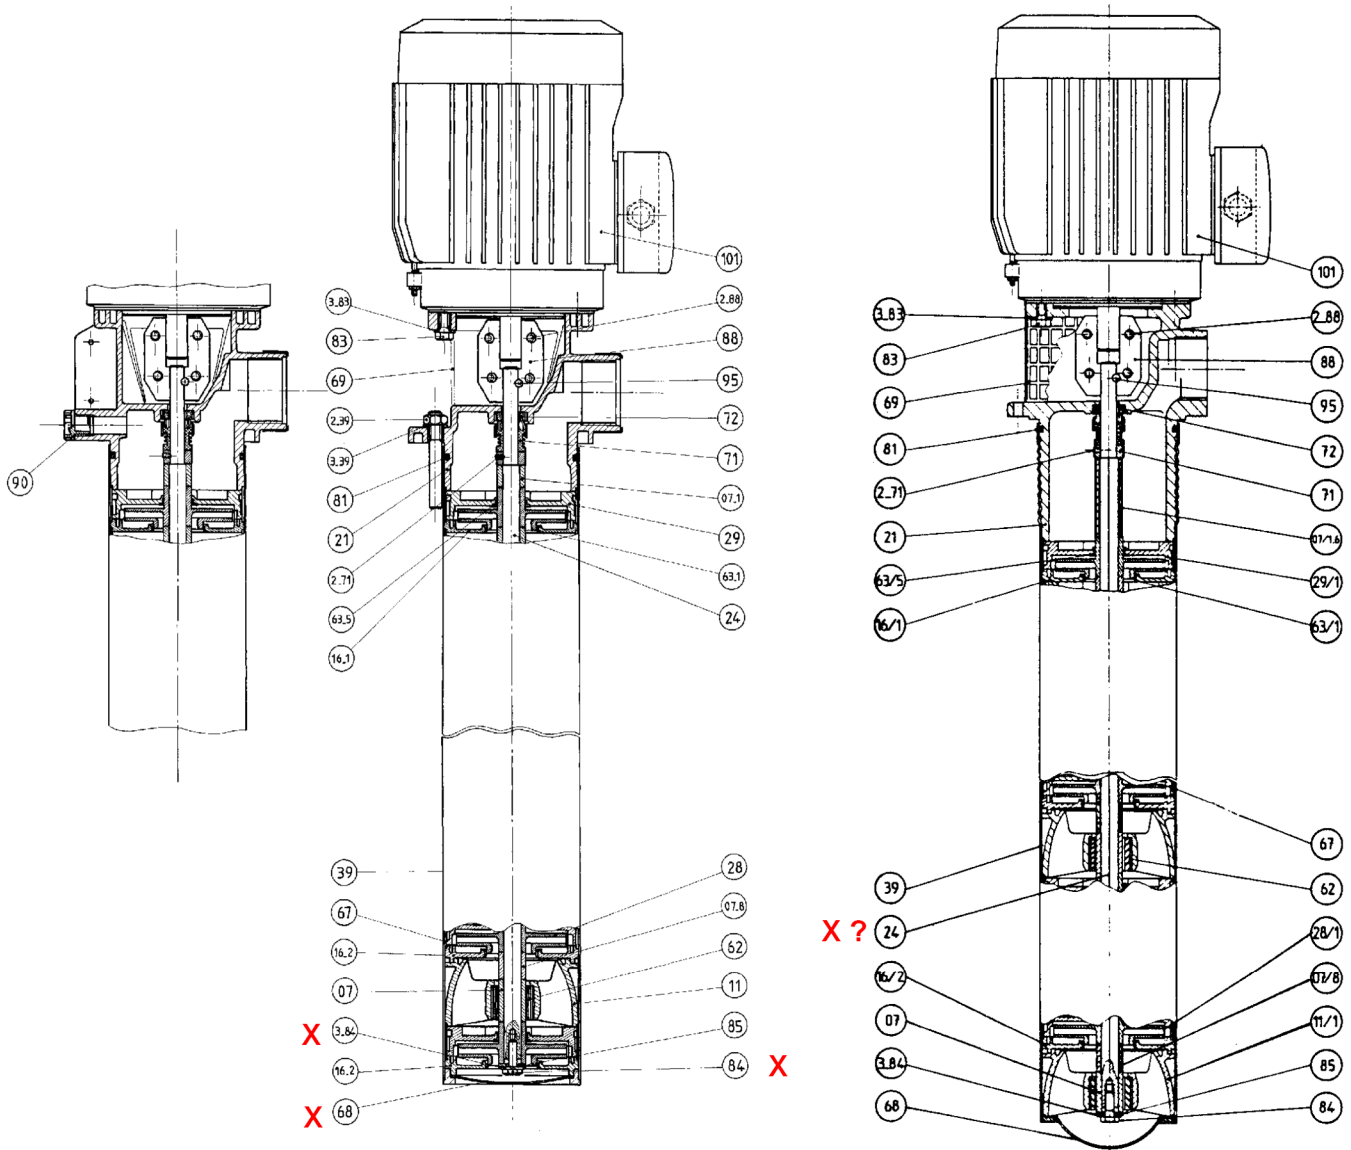

PV4 electro-pumps

Pump with thermoplastic delivery head

Pump with metal delivery head

Part No.	Description
7	Sleeve
7.1	Spacer
7.2	Spacer
7.8	Bearing spacer
11	Bearing
16.1	Cover plate
16.2	Suction plate
21	Delivery head
24	Shaft
28	Turbine
29	Diffuser
39	Tube
2.39	Tube clamping nut
3.39	Tube clamping washer
62	Bearing bush
67	Ferrule

Part No.	Description
68	Inlet filter
69	Protective grille
71	Revolving joint
2.71	Revolving joint screw
72	Spacer ring
81	O ring seal
83	Screw
3.83	Washer
84	Turbine screw
3.84	Brake washer
88	Coupling sleeve
2.88	Coupling sleeve screw
90	Draining plug
95	Pin
101	Motor