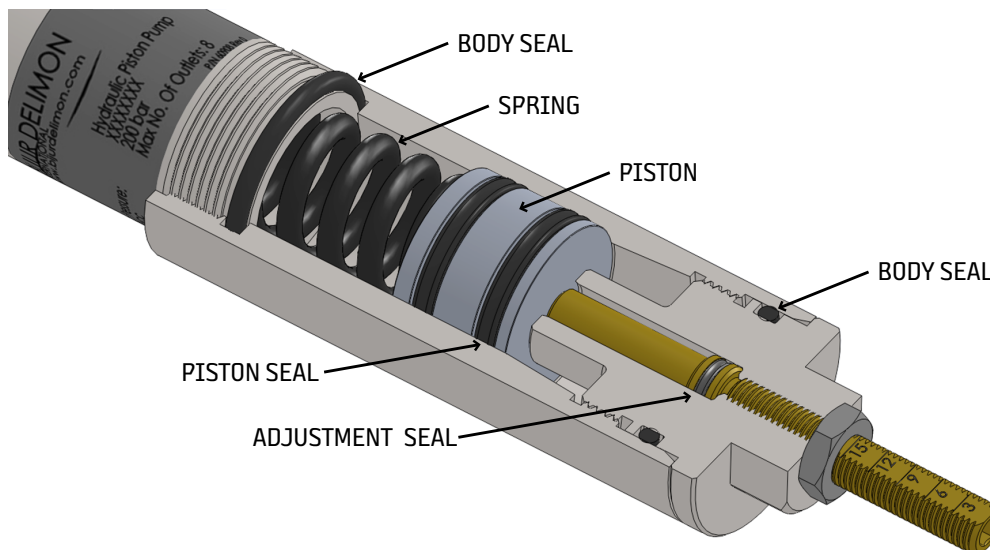

BIJUR DELIMON INTERNATIONAL

(919) 465 4448 LOCAL
(800) 631 0168 TOLL-FREE
(919) 465 0516 FAX

WWW.BIJURDELIMON.COM

1 Copley Parkway., Suite 104
Morrisville, NC 27560