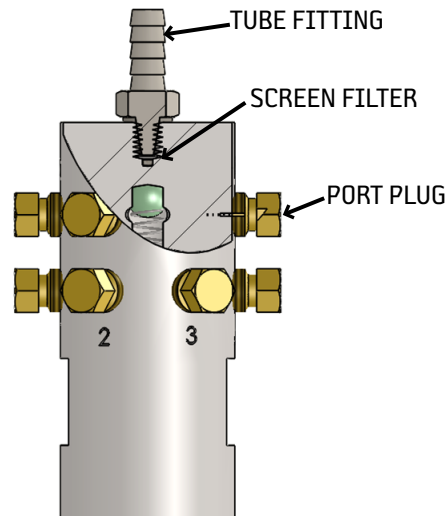

BIJUR DELIMON INTERNATIONAL

(919) 465 4448 LOCAL
(800) 631 0168 TOLL-FREE
(919) 465 0516 FAX

WWW.BIJURDELIMON.COM

1 Copley Parkway., Suite 104
Morrisville, NC 27560