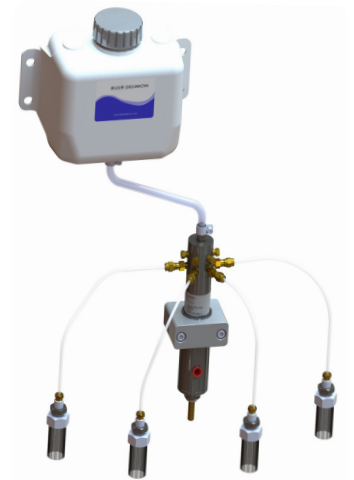

PulseFire Lubricator

Hydraulic Piston Pump

General

The PulseFire lubricator is a hydraulically operated, spring return, piston pump. It is operated from the hydraulics of the host machine, and is typically plumbed into the line of a hydraulic actuator which is operated regularly on the machine. On each cycle of the hydraulic actuator, the oiler will dispense the quantity of lubricant stored by the stroke of the pump. The stroke may be adjusted from a maximum delivery of 15cc down to 0cc. A graduated, brass screw is provided to enable a quick user-friendly adjustment. The lubricant is drawn into the oiler from a separate reservoir by the suction generated on the return stroke of the pump. The oiler is equipped with 8 outlet ports, offering the user precise metering of the oil to 8 lubrication points, when used in conjunction with metering units of the 60886 family. Unused outlet ports simply remain plugged. Unit is compact but extremely robust as it has steel construction capable of withstanding all types of external, harsh environments. It is particular suited to agricultural equipment, where in conjunction with metering units and brushes, is the ideal choice for lubricating drive chains.

1 Copley Parkway., Suite 104
Morrisville, NC 27560

Accessories

	DESCRIPTION	PART #
	Pair of Mounting Brackets	70052
	Mounting Fastener Kit -for screwing into tapped hole	70074
	Mounting Fastener Kit -for securing with nut and washer	70075
	Meter Units	Size 5 (standard) 60886-5
		Size 3 (less flow) 60886-3
		Size 1 (least flow) 60886-1
	Reservoir PP 2 Quart c/w Vented Cap	60884-1
	Brush Nylon, c/w Lock Washer & Nut	67324C0
	Compression Sleeve	B8272
	Tubing Insert for 4mm Tubing	19268
	Compression Nut for Meter Unit	15327
	Compression Bushing for Brush	15328
	Hose Clip for 9.5mm Tubing	70027
	4mm O.D. Nylon Tubing (From pump to brush)	5N25
	9.5mm O.D. PVC Tubing (From reservoir to pump)	60996