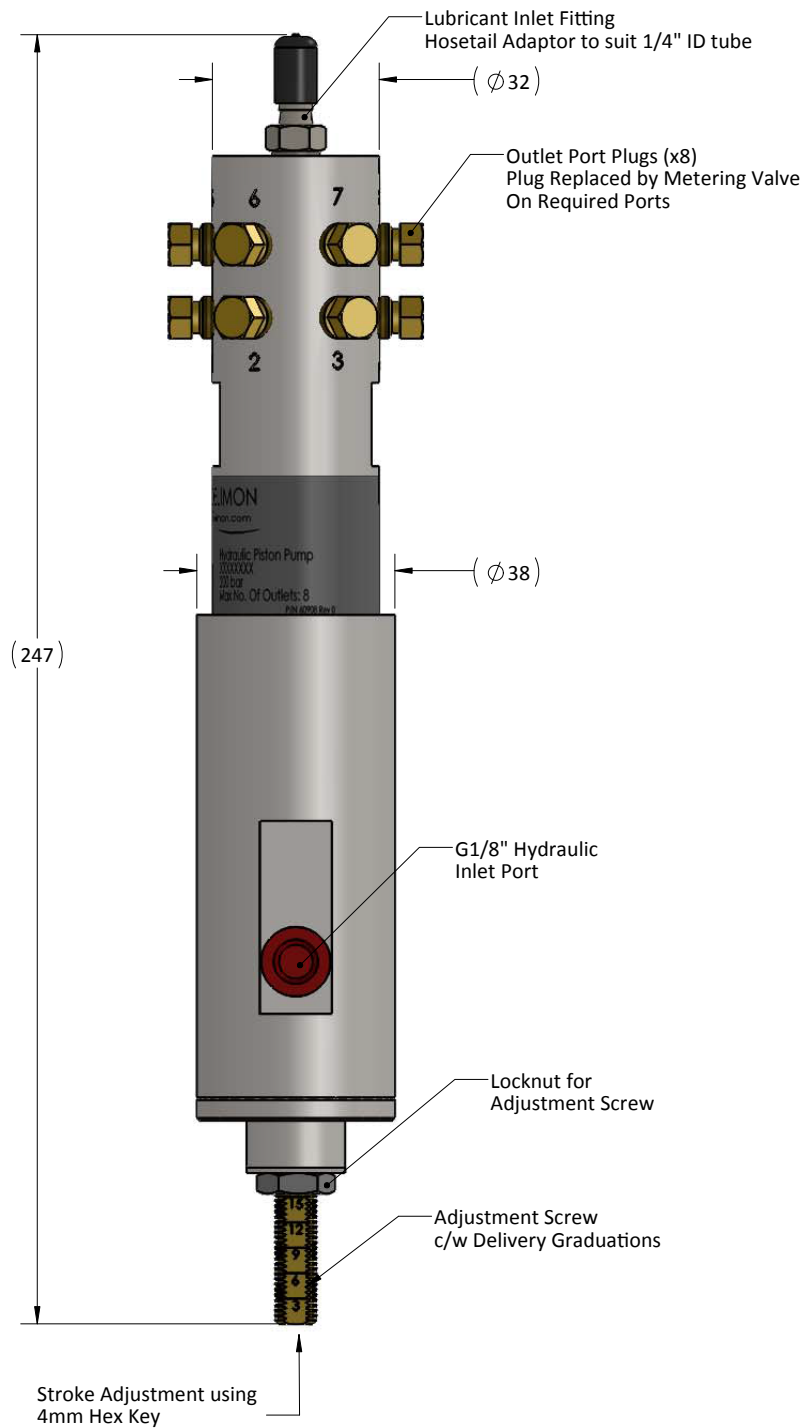

Dimensional Schematics

Measurements shown in millimeters.

Outlet Port Notes:

- + Ports are numbered from left to right:
- Top Row, outlet #'s: 5-8
- Bottom Row, outlet #'s: 1-4

BIJUR DELIMON INTERNATIONAL

(919) 465 4448 LOCAL
(800) 631 0168 TOLL-FREE
(919) 465 0516 FAX

WWW.BIJURDELIMON.COM

1 Copley Parkway., Suite 104
Morrisville, NC 27560

35948 • R3 10/18