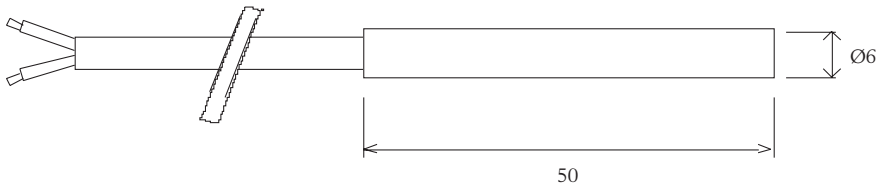

DIMENSIONS (mm)