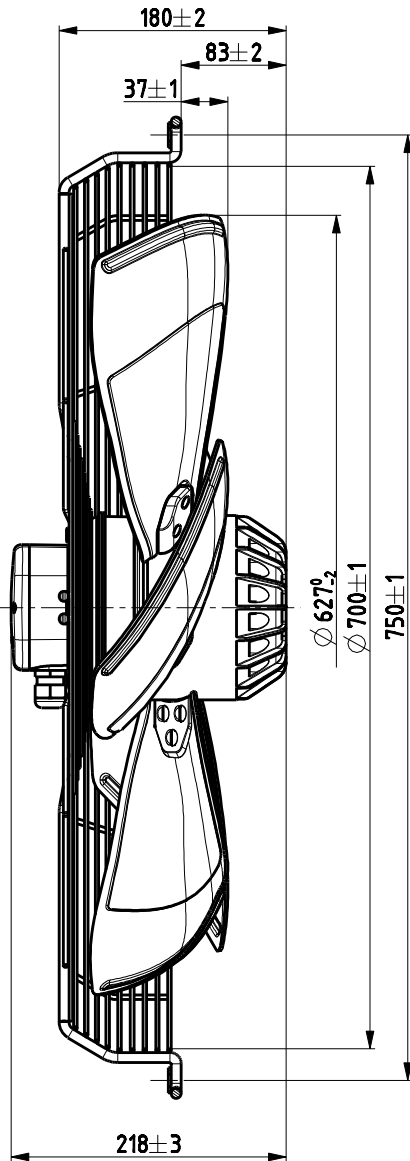

SUCKING  
 AIRFLOW DIRECTION  
 SMER ZRAKA

Standardna vezava je TRIKOT  $\Delta$   
 V primeru vezave ZVEZDA  $\gamma$   
 glej nalepko v pokrovu  
 Standard connection scheme is DELTA  $\Delta$   
 If required STAR  $\gamma$  see the  
 connection diagram in the cover