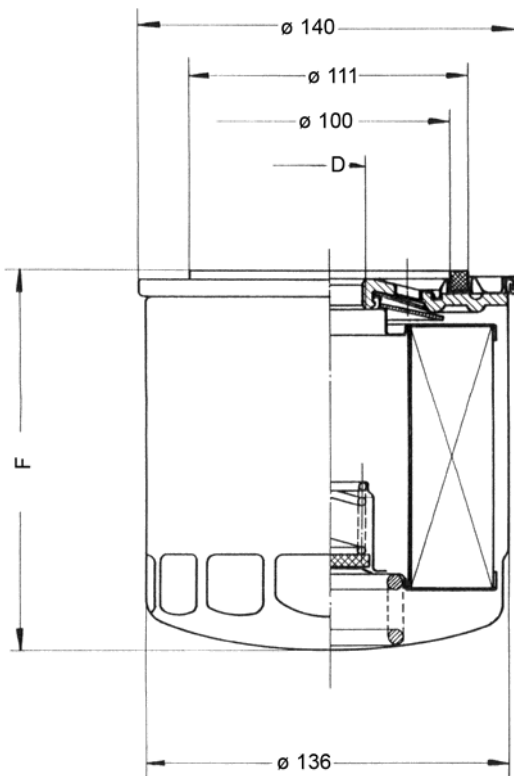

2. Order numbers and dimensions

Order numbers and dimensions							
Nominal size NG [l/min]	Order number	Type designation	Alternative for		D	F	
100	70548477	PX33-13-2-SmN2	Neu		1 1/2" 16 UN 2B	172	
	70541521	PX33-13-2-Smx3	Neu		1 1/2" 16 UN 2B		
	70541522	PX33-13-2-Smx6	Neu		1 1/2" 16 UN 2B		
	70541523	PX33-13-2-Smx10	HC 28	77643398	1 1/2" 16 UN 2B		
	70541524	PX33-13-2-Smx25	HC 29	77643406	1 1/2" 16 UN 2B		
	70541525	PX33-13-2-Mic10	HC 18	77643331	1 1/2" 16 UN 2B		
	70541527	PX33-13-2-Mic25	HC 27	77643380	1 1/2" 16 UN 2B		
70541528	PX33-14-1-Mic10	HC 4	77727183	G1 1/4			
130	70553366	PX36-13-2-SmN2	Neu		1 1/2" 16 UN 2B	240	
	70541529	PX36-13-2-Smx3	Neu		1 1/2" 16 UN 2B		
	70541531	PX36-13-2-Smx6	Neu		1 1/2" 16 UN 2B		
	70541532	PX36-13-2-Smx10	HC 32	77500051	1 1/2" 16 UN 2B		
	70541533	PX36-13-2-Smx25	HC 33	77500069	1 1/2" 16 UN 2B		
	70541534	PX36-13-2-Mic10	HC 31	77500077	1 1/2" 16 UN 2B		
	70541535	PX36-13-2-Mic25	HC 30	77500085	1 1/2" 16 UN 2B		
70553384	PX37-13-2-SmN2	Neu		1 1/2" 16 UN 2B			
160	70541536	PX37-13-2-Smx3	HC 66	78714750	1 1/2" 16 UN 2B	310	
	70541537	PX37-13-2-Smx6	HC 60	77478829	1 1/2" 16 UN 2B		
	70541538	PX37-13-2-Smx10	HC 35	77643844	1 1/2" 16 UN 2B		
	70541539	PX37-13-2-Smx25	HC 36	77643851	1 1/2" 16 UN 2B		
	70541540	PX37-13-2-Mic10	HC 34	77504194	1 1/2" 16 UN 2B		
	70541541	PX37-13-2-Mic25	HC 41	77770035	1 1/2" 16 UN 2B		
	70541543	PX37-14-1-Smx3	HC 67	78714768	G1 1/4		

MAHLE Industriefiltration GmbH
Schleifbachweg 45
74613 Öhringen
Phone +49 7941 67-0
Fax +49 7941 67-23429
industrialfiltration@mahle.com
www.mahle-industriefiltration.com
05/2012