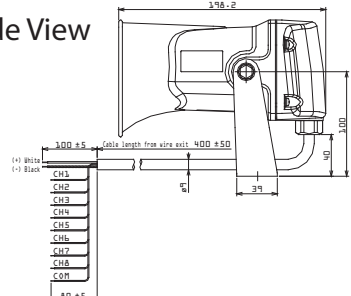

* Internal Memory size of 2 Mbytes, maximum playback of 220 seconds at a 64kbit/sec rate

Dimensions

• Front View

• Side View

• Underside View

* Terminal type not available for EHS-M3 or EHV-M3

Wiring

• Non-voltage (NPN) Wiring