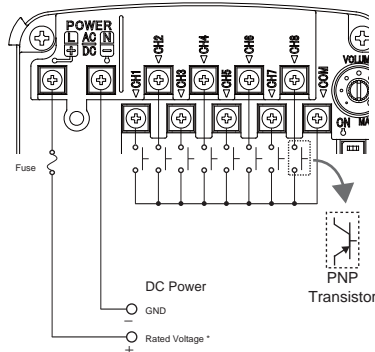

• Terminal (PNP)

Transistor Capacity (NPN & PNP)	
Current Capacity	$I_c \geq 15\text{mA}$
Current Leakage	$I_L \leq 0.1\text{mA}$
Withstand Voltage	$V_C \geq 35\text{V}$
ON Voltage (V_{sat})	Less than 1V

Recommended Fuse	
Rated Voltage	250V
Rated Current	1A
Fuse Type	Standard

Maximum Inrush Current	
EH□-M1	12.5A
EH□-M2	23.0A
EH□-M3	45.0A

Specifications

EHS

Model	Rated Voltage	Voltage Range	Power Consumption	Sound Pressure	Operating Temperature Range	No. of Playback Messages	Protection Rating	Wiring Type	Mass		
EHS- M1H	DC 12 - 24V	DC 10.8V to 26.4V	5.0W (DC24V NPN, Non-voltage Contact)	Alarm: Max. 110dB (at 1m)	-20°C to +50°C (85% RH or less)	Bit Input: 8 Binary Input: 32	IP65	Cable	1.25kg		
EHS- M1T			5.9W (DC24V PNP, Voltage Contact)					Terminal			
EHS- M3H	DC 12 - 48V	DC 10V to 60V	5.1W (DC48V NPN, Non-voltage Contact)					Cable	1.15kg		
EHS- M2H			AC 100 - 240V					AC 90V to 264V	6.9W (AC240V NPN, Non-voltage Contact)	Cable	1.25kg
EHS- M2T	Terminal										

EHV

Model	Rated Voltage	Voltage Range	Power Consumption	Sound Pressure	Operating Temperature Range	No. of Playback Messages	Protection Rating	Wiring Type	Mass					
EHV- M1H	DC 12 - 24V	DC 10.8V to 26.4V	4.0W (DC24V NPN, Non-voltage Contact)	Alarm: Max. 110dB (at 1m)	-20°C to +50°C (85% RH or less)	Bit Input: 8 Binary Input: 63	IP65	Cable	1.25kg					
EHV- M1T			5.0W (DC24V PNP, Voltage Contact)					Terminal						
EHV- M3H	DC 12 - 48V	DC 10V to 60V	5.6W (DC48V NPN, Non-voltage Contact)					MP3: Max. 105dB (at 1m)	Cable	1.15kg				
EHV- M2H			AC 100 - 240V								AC 90V to 264V	5.3W (AC240V NPN, Non-voltage Contact)	Cable	1.25kg
EHV- M2T	Terminal													

Note 1: The sound pressure level is based on measurements under controlled conditions (voice-synthesized 1 kHz sine wave played back from a distance of 1 meter), therefore the surrounding environmental conditions and message content will result in different values for the sound pressure level.