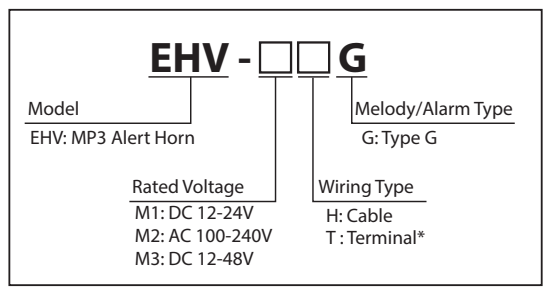

How to Order

EHS vs EHV (Functionality Comparisons)

Model	Onboard Sounds	MP3 Playback	Playback Modes	No. of Playback Channels
EHS	32 Sounds	No	1 Mode	8 ch Bit Input/ 32 ch Binary Input
EHV	63 Sounds	Yes*	4 Modes	8 ch Bit Input/ 63 ch Binary Input

* Internal Memory size of 2 Mbytes, maximum playback of 220 seconds at a 64kbit/sec rate