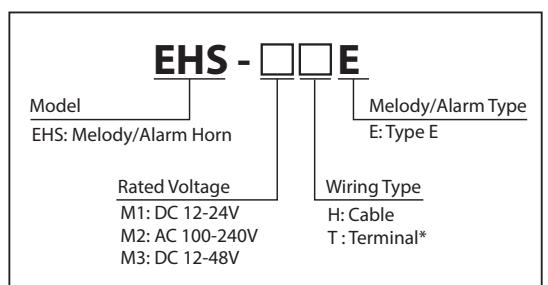

How to Order

EHS vs EHV (Functionality Comparisons)

Model	Onboard Sounds	MP3 Playback	Playback Modes	No. of Playback Channels
EHS	32 Sounds	No	1 Mode	8 ch Bit Input/ 32 ch Binary Input
EHV	63 Sounds	Yes*	4 Modes	8 ch Bit Input/ 63 ch Binary Input

* Internal Memory size of 2 Mbytes, maximum playback of 220 seconds at a 64kbit/sec rate