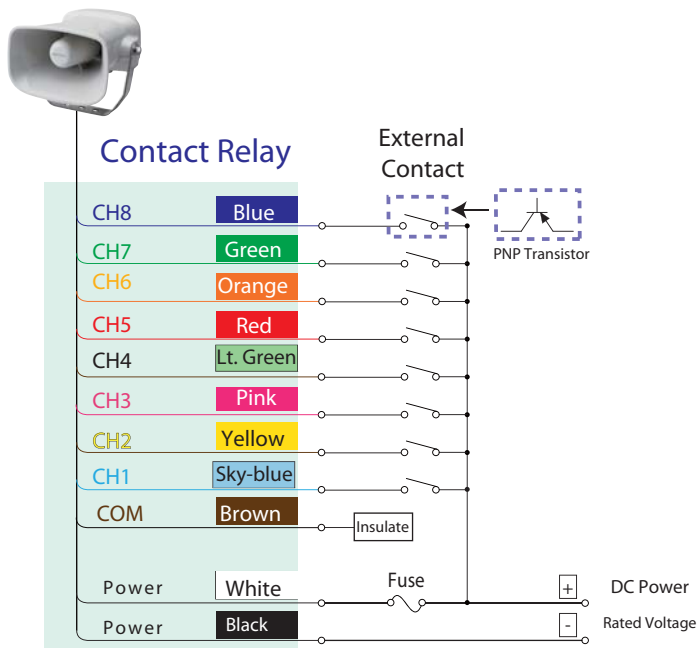

• PNP Wiring