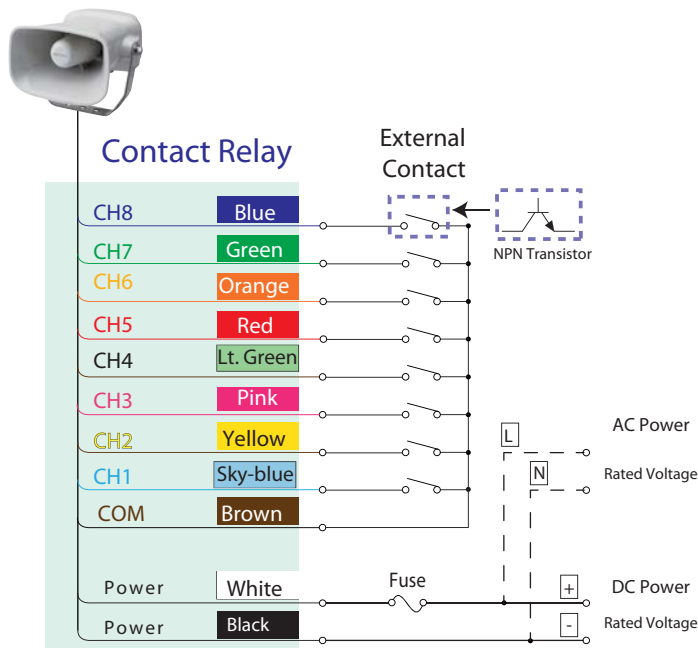

Wiring

• Non-voltage (NPN) Wiring