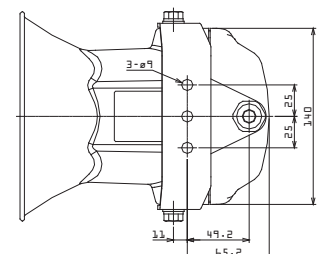

* Internal Memory size of 2 Mbytes, maximum playback of 220 seconds at a 64kbit/sec rate

Dimensions

• Front View

• Side View

• Underside View

* Terminal type not available for EHS-M3 or EHV-M3

Wiring

• Non-voltage (NPN) Wiring