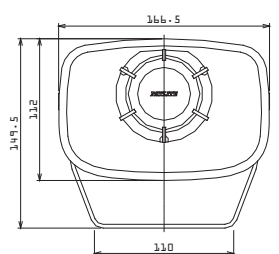

* Internal Memory size of 2 Mbytes, maximum playback of 220 seconds at a 64kbit/sec rate

Dimensions

• Front View

• Side View

• Underside View

* Terminal type not available for EHS-M3 or EHV-M3

Wiring

• Non-voltage (NPN) Wiring