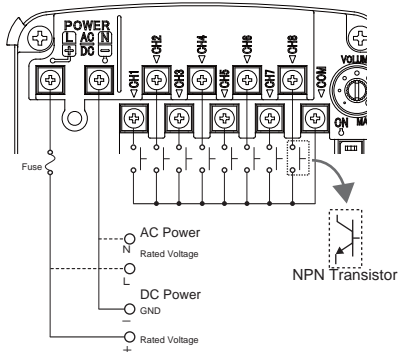

• Terminal (NPN)